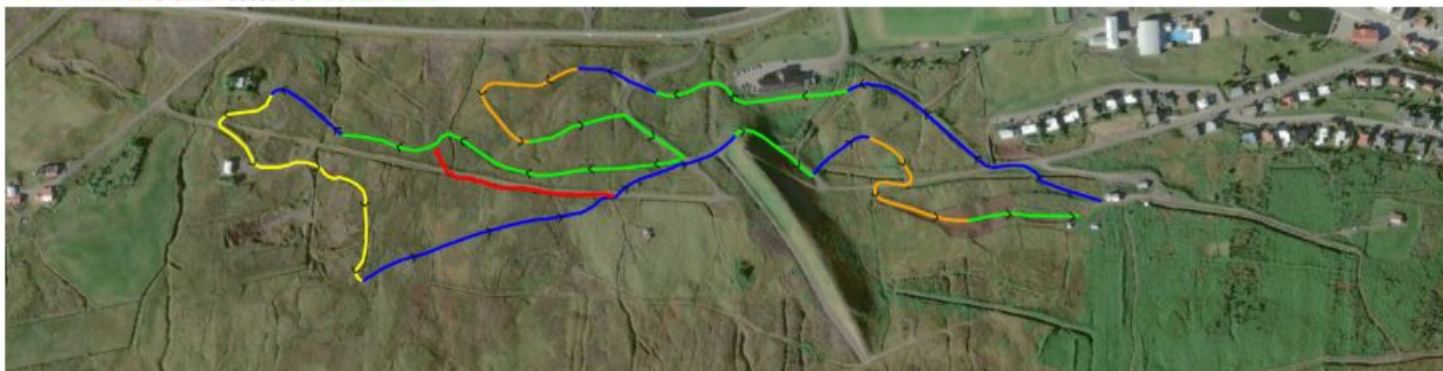

A-climb B-climb C-climb descent undulated terrain

Fjallabyggð

Skíðamót Íslands í skíðagöngu Ólafsfirði 27.-30.mars 2026

Keppnisbrautir / Race courses

Keppnisbraut 3,3 km / 2,5 km

Course length:	3,344m	Height difference (HD):	45m	Lowest point:	8m
Course category:	C	Maximum climb (MC):	34m	Highest point:	53m
		Total climb (TC):	101m		

A-climb B-climb C-climb descent undulated terrain

Fjallabyggð

Skíðamót Íslands í skíðagöngu Ólafsfirði 27.-30.mars 2026

Keppnisbrautir / Race courses

Keppnisbraut 3,75 km

Course length:	3,646m	Height difference (HD):	62m	Lowest point:	8m
Course category:	C	Maximum climb (MC):	33m	Highest point:	70m
		Total climb (TC):	118m		