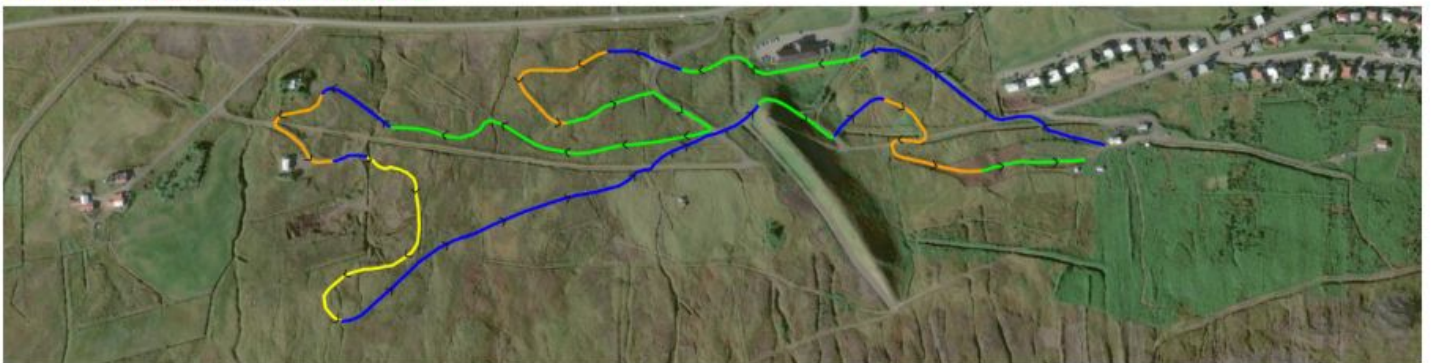

A-climb B-climb C-climb descent undulated terrain

Fjallabyggð

Skíðamót Íslands í skíðagöngu Ólafsfirði 27.-30.mars 2026

Keppnisbrautir / Race courses

Keppnisbraut 3,3 km / 2,5 km

Course length:	3,344m	Height difference (HD):	45m	Lowest point:	8m
Course category:	C	Maximum climb (MC):	34m	Highest point:	53m
		Total climb (TC):	101m		

A-climb B-climb C-climb descent undulated terrain

Fjallabyggð

Skíðamót Íslands í skíðagöngu Ólafsfirði 27.-30.mars 2026

Keppnisbrautir / Race courses

Keppnisbraut 3,75 km

Course length:	3,646m	Height difference (HD):	62m	Lowest point:	8m
Course category:	C	Maximum climb (MC):	33m	Highest point:	70m
		Total climb (TC):	118m		

A-climb B-climb C-climb descent undulated terrain

Fjallabyggð