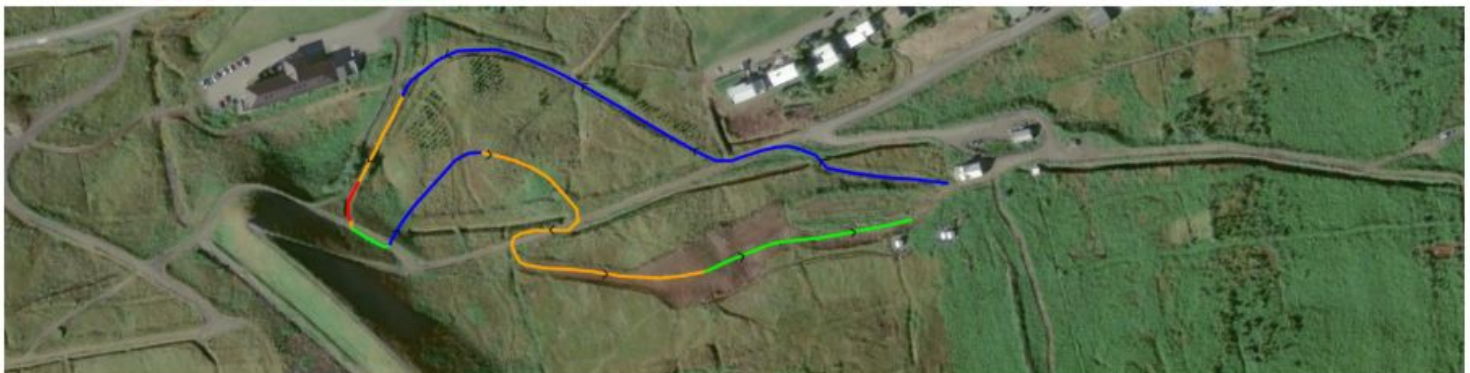

Fjallabyggð

Skíðamót Íslands í skíðagöngu Ólafsfirði 27.-30.mars 2026

Keppnisbrautir / Race courses

Sprettur og liðasprettur Sprint / team sprint

Course length:	1,023m	Height difference (HD):	28m	Lowest point:	14m
Course category:	C	Maximum climb (MC):	19m	Highest point:	42m
		Total climb (TC):	38m		

A-climb B-climb C-climb descent undulated terrain

Fjallabyggð

Skíðamót Íslands í skíðagöngu Ólafsfirði 27.-30.mars 2026

Keppnisbrautir / Race courses

Keppnisbraut 3,3 km / 2,5 km

Course length:	3,344m	Height difference (HD):	45m	Lowest point:	8m
Course category:	C	Maximum climb (MC):	34m	Highest point:	53m
		Total climb (TC):	101m		