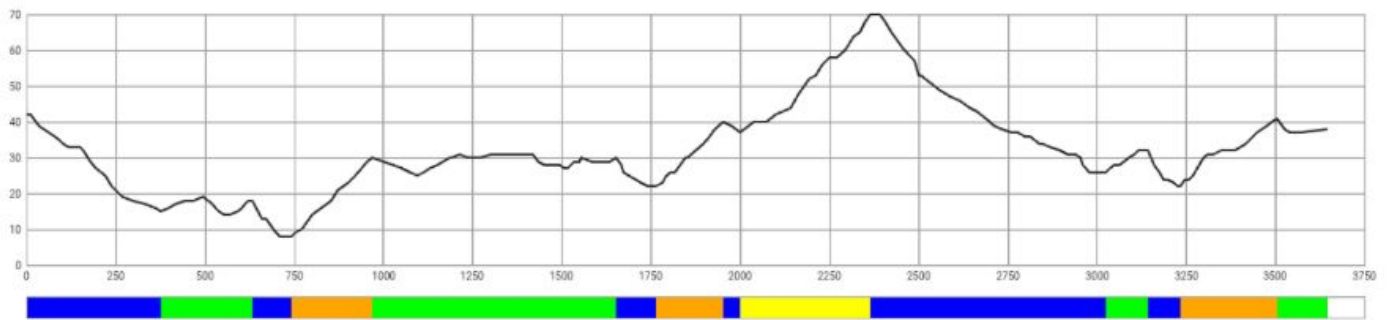

A-climb B-climb C-climb descent undulated terrain

Fjallabyggð

Skíðamót Íslands í skíðagöngu Ólafsfirði 27.-30.mars 2026

Keppnisbrautir / Race courses

Keppnisbraut 3,3 km / 2,5 km

Course length:	3,344m	Height difference (HD):	45m	Lowest point:	8m
Course category:	C	Maximum climb (MC):	34m	Highest point:	53m
		Total climb (TC):	101m		

A-climb B-climb C-climb descent undulated terrain

Fjallabyggð

Skíðamót Íslands í skíðagöngu Ólafsfirði 27.-30.mars 2026

Keppnisbrautir / Race courses

Keppnisbraut 3,75 km

Course length:	3,646m	Height difference (HD):	62m	Lowest point:	8m
Course category:	C	Maximum climb (MC):	33m	Highest point:	70m
		Total climb (TC):	118m		