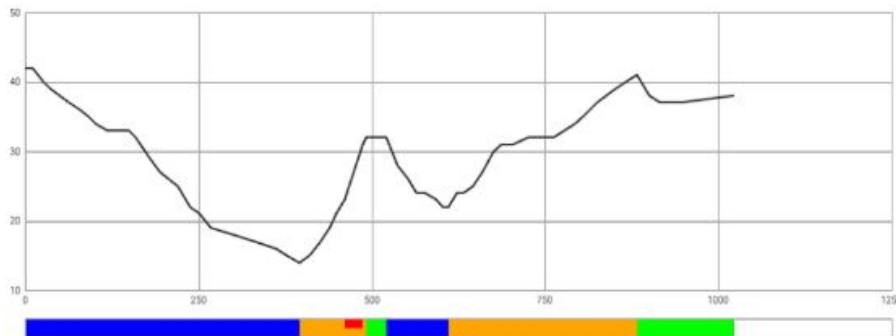

Fjallabyggð

Skíðamót Íslands í skíðagöngu Ólafsfirði 27.-30.mars 2026

Keppnisbrautir / Race courses

Sprettur og liðasprettur Sprint / team sprint

Course length:	1,023m	Height difference (HD):	28m	Lowest point:	14m
Course category:	C	Maximum climb (MC):	19m	Highest point:	42m
		Total climb (TC):	38m		

A-climb B-climb C-climb descent undulated terrain

Fjallabyggð

Skíðamót Íslands í skíðagöngu Ólafsfirði 27.-30.mars 2026

Keppnisbrautir / Race courses

Keppnisbraut 3,3 km / 2,5 km

Course length:	3,344m	Height difference (HD):	45m	Lowest point:	8m
Course category:	C	Maximum climb (MC):	34m	Highest point:	53m
		Total climb (TC):	101m		