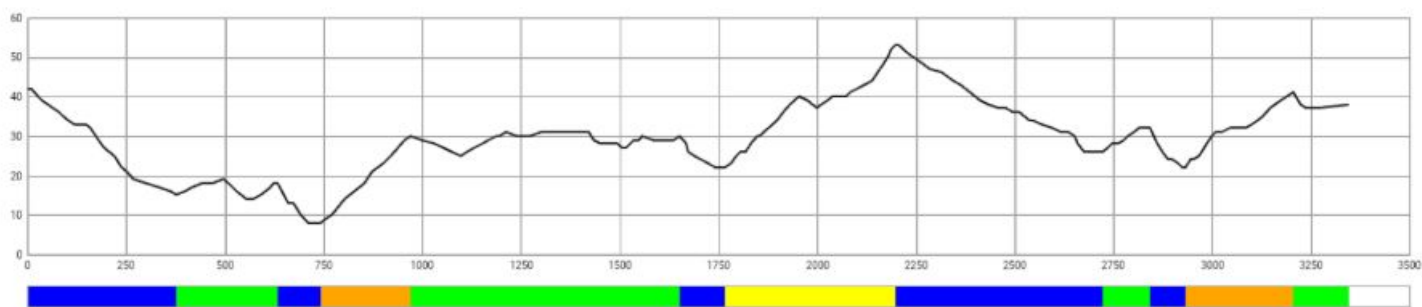

Fjallabyggð

Skíðamót Íslands í skíðagöngu Ólafsfirði 27.-30.mars 2026

Keppnisbrautir / Race courses

Sprettur og liðasprettur Sprint / team sprint

Course length:	1,023m	Height difference (HD):	28m	Lowest point:	14m
Course category:	C	Maximum climb (MC):	19m	Highest point:	42m
		Total climb (TC):	38m		

A-climb B-climb C-climb descent undulated terrain

Fjallabyggð

Skíðamót Íslands í skíðagöngu Ólafsfirði 27.-30.mars 2026

Keppnisbrautir / Race courses

Keppnisbraut 3,3 km / 2,5 km

Course length:	3,344m	Height difference (HD):	45m	Lowest point:	8m
Course category:	C	Maximum climb (MC):	34m	Highest point:	53m
		Total climb (TC):	101m		

A-climb B-climb C-climb descent undulated terrain

Fjallabyggð

Skíðamót Íslands í skíðagöngu Ólafsfirði 27.-30.mars 2026

Keppnisbrautir / Race courses

Keppnisbraut 3,75 km

Course length:	3,646m	Height difference (HD):	62m	Lowest point:	8m
Course category:	C	Maximum climb (MC):	33m	Highest point:	70m
		Total climb (TC):	118m		